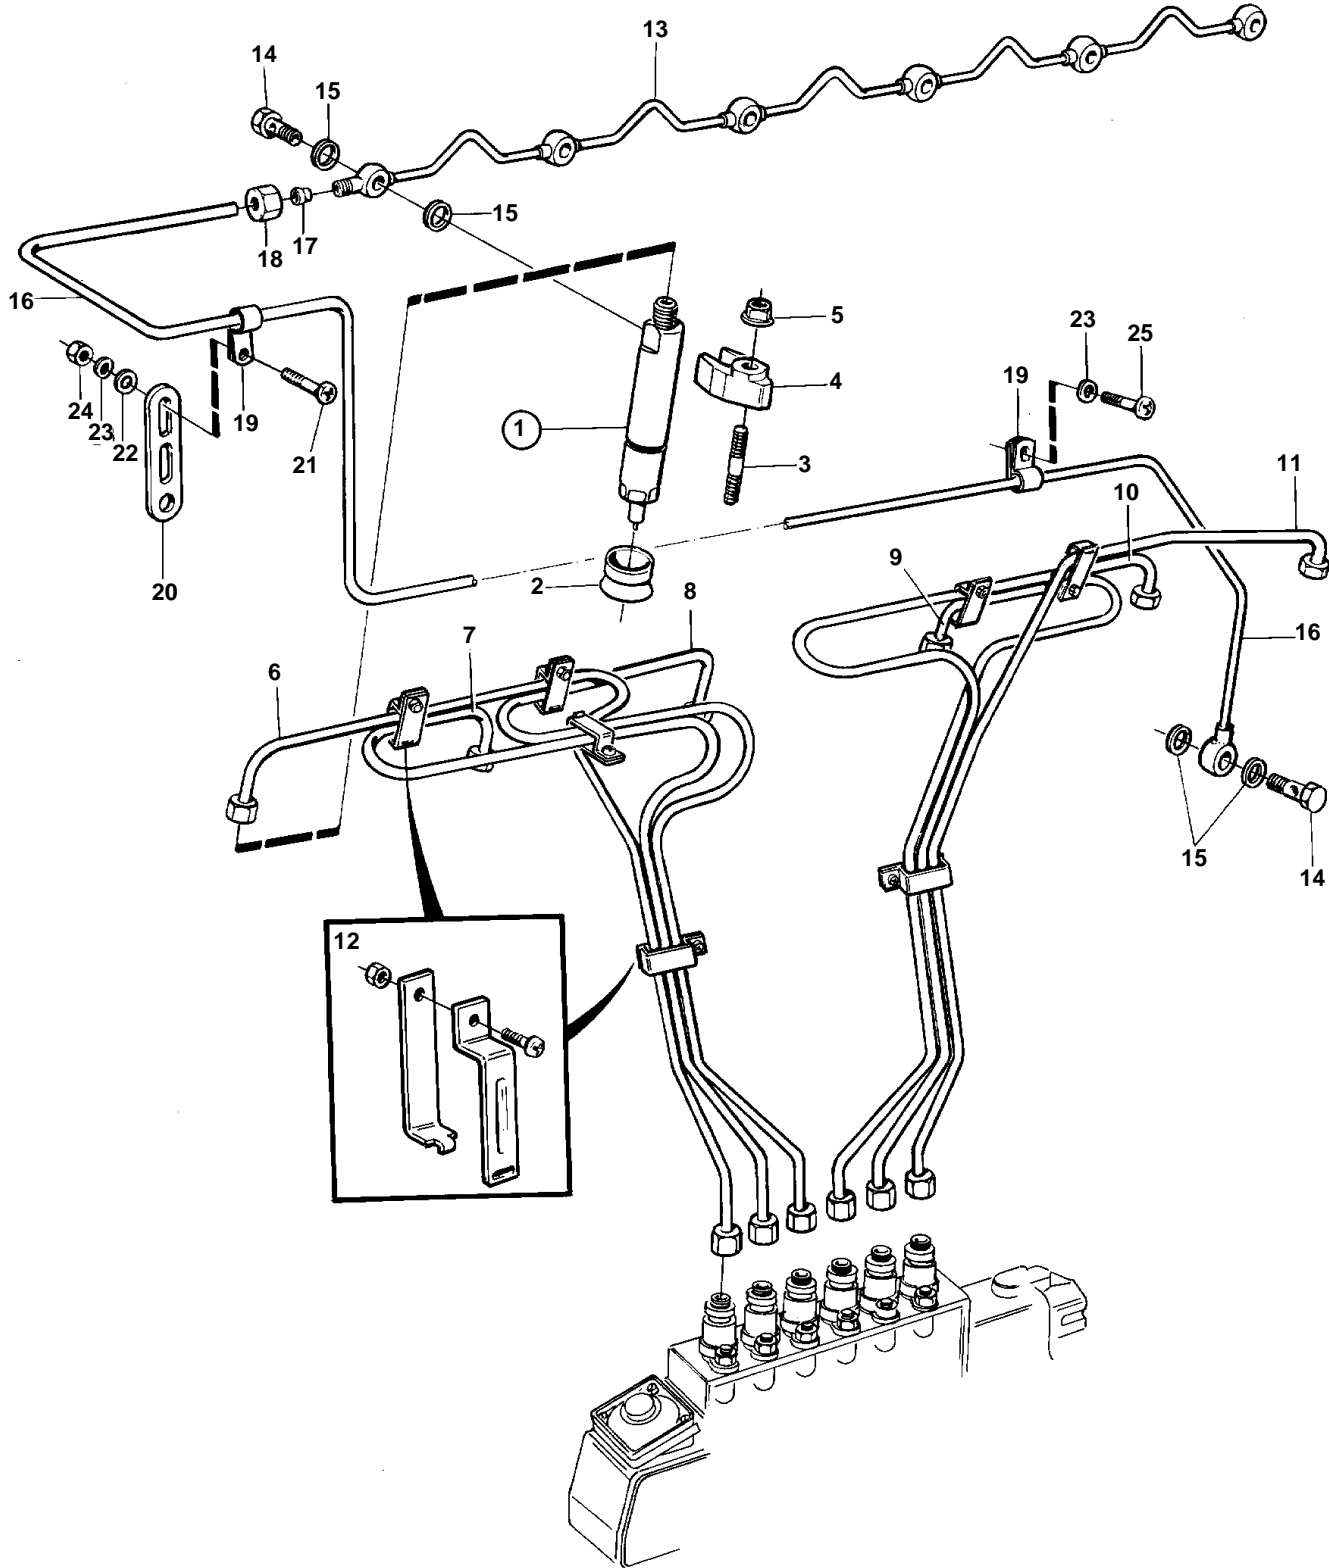

TAD1030GE

TAD1030GE

REF	PART NO.	QTY	DESCRIPTION	SEE SEC.	NOTES
1	866143	6	Injector		
	3803280	6	Injector, exch, exch		
				5574	
				5574	
				5574	
2	469455	6	Sealing ring		
3	1545022	6	Stud		
4	469797	6	Yoke		
5	971095	6	Nut		
6	479881	1	Pressure pipe		CYL 1, SN-2100281129
	8194241	1	Delivery pipe		CYL 1, SN2100281130-
7	479882	1	Pressure pipe		CYL 2, SN-2100281129
	8194242	1	Delivery pipe		CYL 2, SN2100281130-
8	479883	1	Pressure pipe		CYL 3, SN-2100281129
	8194243	1	Delivery pipe		CYL 3, SN2100281130-
9	479944	1	Pressure pipe		CYL 4, SN-2100281129
	8194244	1	Delivery pipe		CYL 4, SN2100281130-
10	479945	1	Pressure pipe		CYL 5, SN-2100281129
	8194245	1	Delivery pipe		CYL 5, SN2100281130-
11	479946	1	Pressure pipe		CYL 6, SN-2100281129
	8194246	1	Delivery pipe		CYL 6, SN2100281130-
12	8194351	3	Clamp		2-PIPE
	8194352	4	Clamp		3-PIPE
13	1545081	1	Leak-off line		
14	74033	7	Hollow screw		
15	947620	14	Gasket		
16	846637	1	Leak-off line		
17	956966	1	Ferrule		
18	956980	1	Nut		
19	121563	4	Clamp		
20	965535	1	Bracket		
21	950046	1	Screw		
22	955893	1	Washer		
23	941906	4	Spring washer		
24	955825	1	Nut		
25	950045	3	Screw		